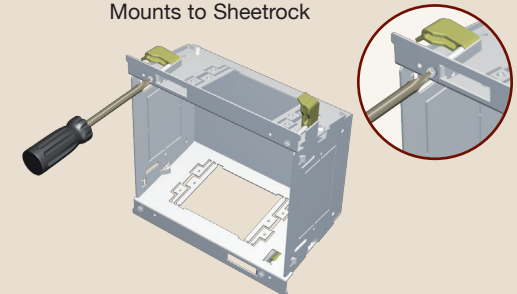

Mounting Options

Mounts to Sheetrock