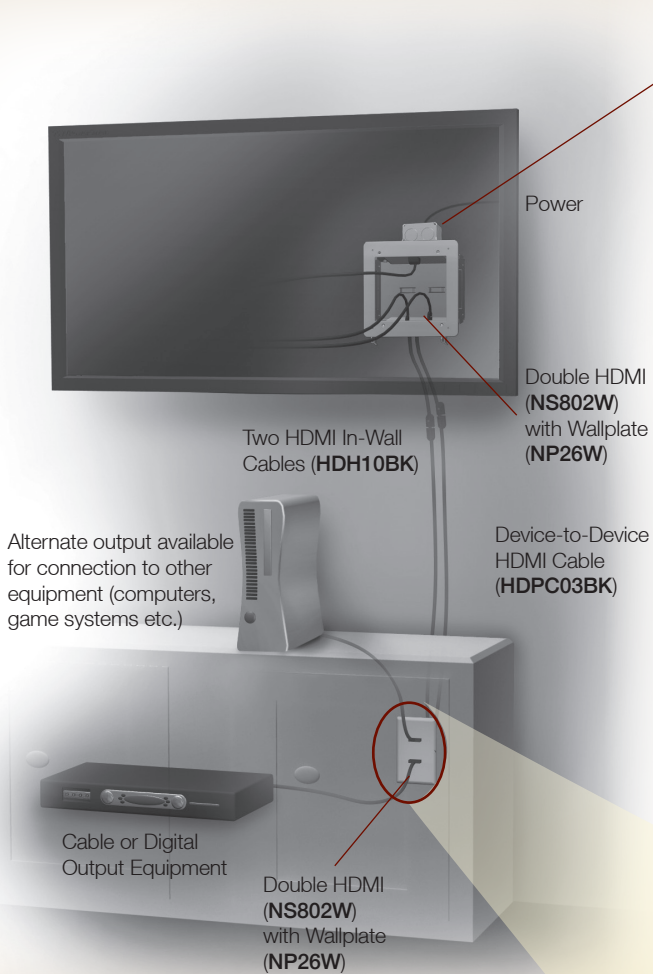

## Your High Density, Professional Quality Interface

Flat Panel TV installations demand the best connections to assure optimum image quality. Hubbell has engineered a metal recessed enclosure that accommodates connections for HDMI, DVI, RG6/UQ and VGA. This allows large, high density cables to fit in the smallest footprint possible. Compatible with a wide variety of TV mounts, this enclosure provides an in-wall structured network for multimedia connections and cables. For maximum reliability and longevity, Hubbell is an ideal solution for today's HD and 3-D TV installations.

### Using HDMI

## Flat Panel Connection Enclosure

Hubbell's netSELECT® FPTV connection enclosure delivers high-density connectivity and power in the wall. In-wall connections allow flat panel displays and interactive "smart" boards to sit flush without dangling cords. It quickly installs to studs or sheetrock without additional components or hardware.