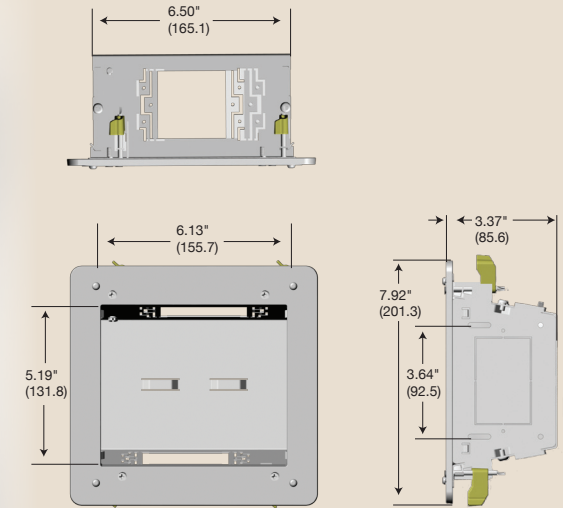

Dimensions

NSAV62M