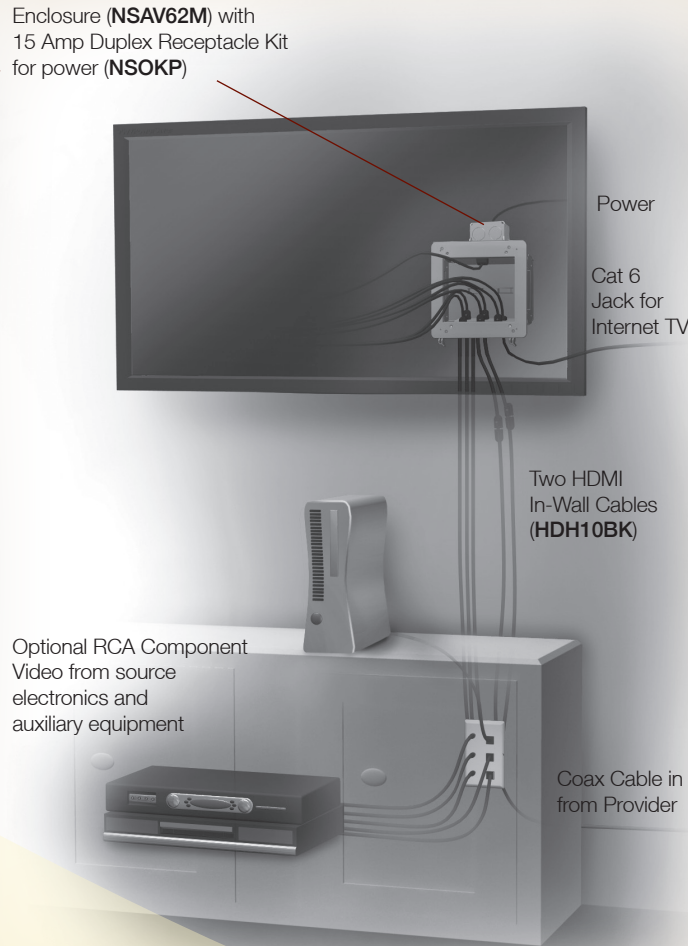

Alternate Connections for Cable, Internet TV and Legacy TV