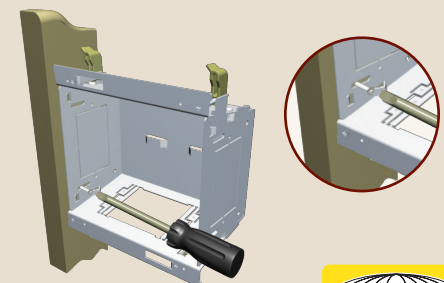

Mounts to Studs