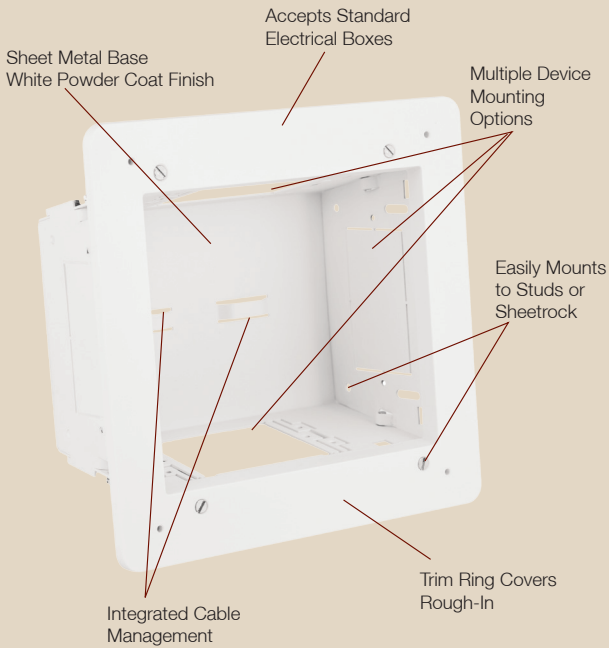

## Your High Density, Professional Quality Interface

Flat Panel TV installations demand the best connections to assure optimum image quality. Hubbell has engineered a metal recessed enclosure that accommodates connections for HDMI, DVI, RG6/UQ and VGA. This allows large, high density cables to fit in the smallest footprint possible. Compatible with a wide variety of TV mounts, this enclosure provides an in-wall structured network for multimedia connections and cables. For maximum reliability and longevity, Hubbell is an ideal solution for today's HD and 3-D TV installations.

#### Mounts to Sheetrock

#### Mounts to Studs

## Flat Panel Connection Enclosure

Hubbell's netSELECT® FPTV connection enclosure delivers high-density connectivity and power in the wall. In-wall connections allow flat panel displays and interactive "smart" boards to sit flush without dangling cords. It quickly installs to studs or sheetrock without additional components or hardware.